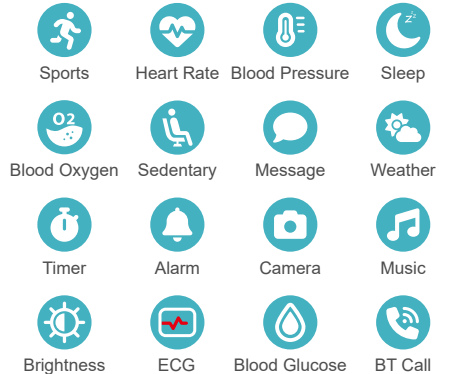

C63

SELLING POINTS

2.01" Ultra cost-effective Healthy Smartwatch with Real ECG; Bluetooth one-touch connection to achieve fast calls.

SPECIFICATIONS

Chipset
JL7013A

Bluetooth
BLE5.2

Screen
2.01" IPS

Waterproof
IP68

Battery
280mAh

APP
HBand

Resolution
240x296 Pixels

Standby time
15 Days

FEATURES