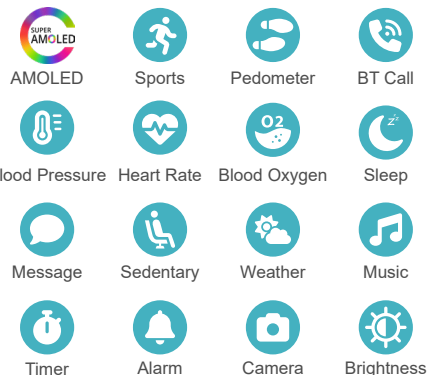

V65

SELLING POINTS

1.32" AMOLED screen Female Style smartwatch with special appearance design; Bluetooth one-touch connection to achieve fast calls; Red light true blood oxygen so that measurement data is more accurate.

SPECIFICATIONS

Chipset
JL7013A

Bluetooth
BLE5.2

Screen
1.32" AMOLED

Waterproof
IP68

Battery
230mAh

APP
Da Fit

Resolution
466x466 Pixels

Standby time
30 Days

FEATURES

20